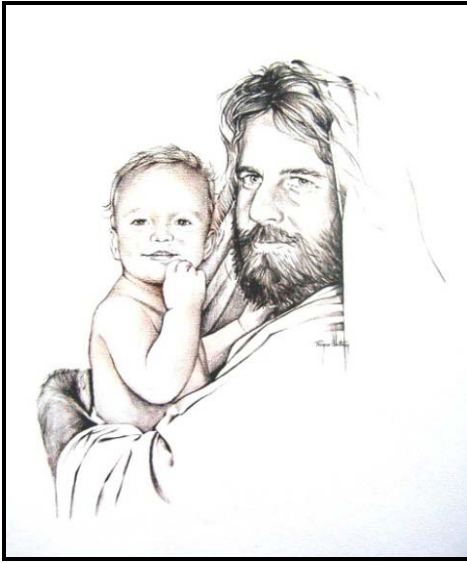

# Images of Jesus Drawn by Arizona Artist Roger Whitney

Get this set of five 12" x 16" sepia-tone prints for only \$100

Or you can have one **personalized with a portrait of YOUR BABY IN JESUS' ARMS.**

J1

J2

J3

J4

J5

This series of sepia-tone pencil drawings, initially created for Young Life, captures the depth of Jesus' compassion, love, and sensitivity. Display the set in your home or church, or have us hand-draw and blend **YOUR BABY** seamlessly into Jesus' arms as a true one-of-a-kind.

**Your baby's portrait will be seamlessly blended into the original illustration.**

J5a

J5b

J5c

Send or email us a quality photograph of your child, then chose the drawing (J1, J2, J3, J4, J5) that works best with the angle of the shot (looking out, profile, sleeping, etc). Our artists will draw your baby into Jesus' arms using any one of the 5 images in the set, above. **Print out this flyer, then email or call us to order – 888-646-6670, email - [jesusprints@paintmystory.com](mailto:jesusprints@paintmystory.com)**

J6a

J6b

**YOUR LOVED ONE HAND-DRAWN TO THE RIGHT HAND OF THE LORD**

Drawing J6 was originally done as a **MEMORIAL** for Roger Whitney's wife's grandfather. Sadly, during the development of this current program, Roger's wife Carol died after a long battle with arthritis. He was able to use this drawing to convey the reality that Carol is now at the right hand of God with a healthy, new body like she had when she was younger. We are humbled to be able to offer this powerful memorial statement to you and your family.