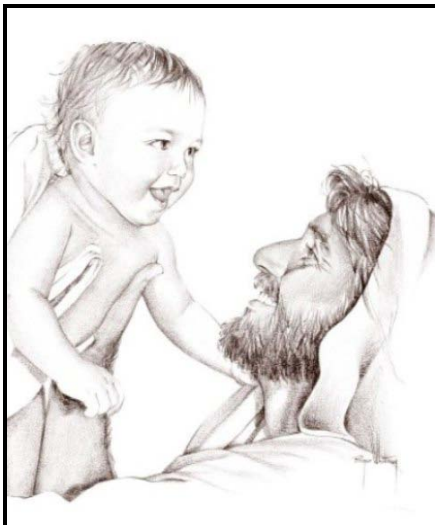

# Images of Jesus Drawn by Arizona Artist Roger Whitney

Get this set of five 12" x 16" sepia-tone prints for only \$100

Or you can have one **personalized with a portrait of YOUR BABY IN JESUS' ARMS.**

J1

J2

J3

J4

J5

This series of sepia-tone pencil drawings, initially created for Young Life, captures the depth of Jesus' compassion, love, and sensitivity. Display the set in your home or church, or have us hand-draw and blend **YOUR BABY** seamlessly into Jesus' arms as a true one-of-a-kind.

**Your baby's portrait will be seamlessly blended into the original illustration.**

J5a

J5b

J5c

Send or email us a quality photograph of your child, then chose the drawing (J1, J2, J3, J4, J5) that works best with the angle of the shot (looking out, profile, sleeping, etc). Our artists will draw your baby into Jesus' arms using any one of the 5 images in the set, above. **Print out this flyer, then email or call us to order – 888-646-6670, email - [jesusprints@paintmystory.com](mailto:jesusprints@paintmystory.com)**

J6a

J6b

**YOUR LOVED ONE HAND-DRAWN TO THE RIGHT HAND OF THE LORD**

Drawing J6 was originally done as a **MEMORIAL** for Roger Whitney's wife's grandfather. Sadly, during the development of this current program, Roger's wife Carol died after a long battle with arthritis. He was able to use this drawing to convey the reality that Carol is now at the right hand of God with a healthy, new body like she had when she was younger. We are humbled to be able to offer this powerful memorial statement to you and your family.