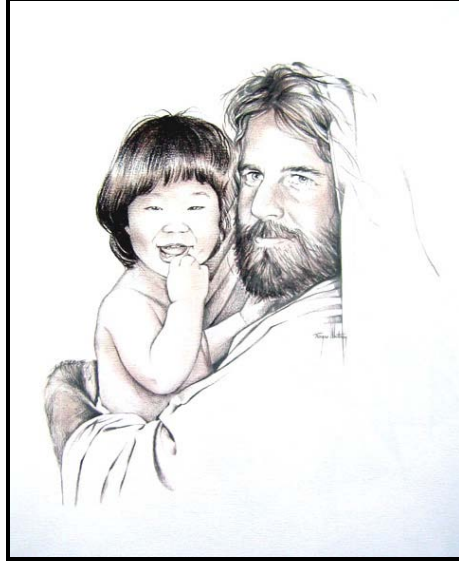

# Images of Jesus Drawn by Arizona Artist Roger Whitney

Get this set of five 12" x 16" sepia-tone prints for only \$100

Or you can have one **personalized with a portrait of YOUR BABY IN JESUS' ARMS.**

J1

J2

J3

J4

J5

This series of sepia-tone pencil drawings, initially created for Young Life, captures the depth of Jesus' compassion, love, and sensitivity. Display the set in your home or church, or have us hand-draw and blend **YOUR BABY** seamlessly into Jesus' arms as a true one-of-a-kind.

**Your baby's portrait will be seamlessly blended into the original illustration.**

J5a

J5b

J5c

Send or email us a quality photograph of your child, then chose the drawing (J1, J2, J3, J4, J5) that works best with the angle of the shot (looking out, profile, sleeping, etc). Our artists will draw your baby into Jesus' arms using any one of the 5 images in the set, above. **Print out this flyer, then email or call us to order – 888-646-6670, email - [jesusprints@paintmystory.com](mailto:jesusprints@paintmystory.com)**

J6a

J6b

**YOUR LOVED ONE HAND-DRAWN TO THE RIGHT HAND OF THE LORD**

Drawing J6 was originally done as a **MEMORIAL** for Roger Whitney's wife's grandfather. Sadly, during the development of this current program, Roger's wife Carol died after a long battle with arthritis. He was able to use this drawing to convey the reality that Carol is now at the right hand of God with a healthy, new body like she had when she was younger. We are humbled to be able to offer this powerful memorial statement to you and your family.