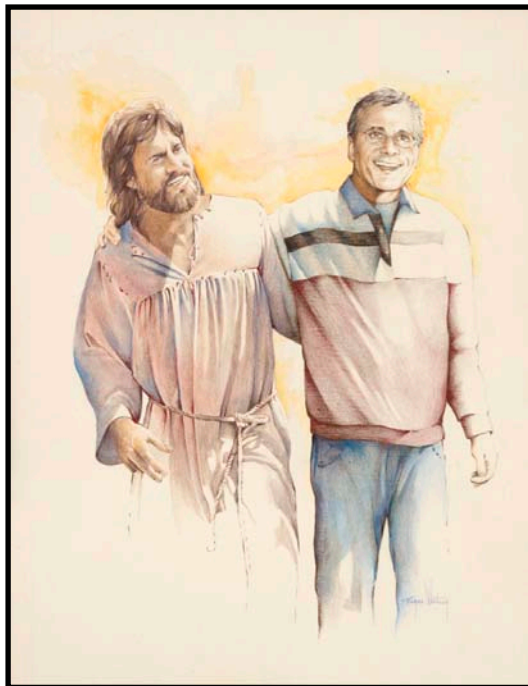

J7c – Personalized, Hand-Colored

THE PERFECT GIFT FOR YOUR PASTOR OR CHRISTIAN FRIEND!