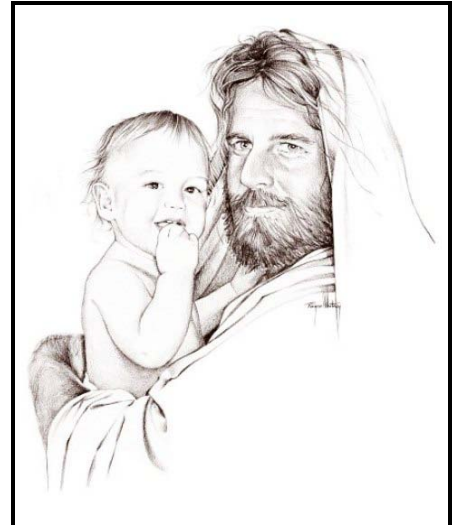

# Images of Jesus Drawn by Arizona Artist Roger Whitney

Get this set of five 12" x 16" sepia-tone prints for only \$100

Or you can have one **personalized with a portrait of YOUR BABY IN JESUS' ARMS.**

J1

J2

J3

J4

J5

This series of sepia-tone pencil drawings, initially created for Young Life, captures the depth of Jesus' compassion, love, and sensitivity. Display the set in your home or church, or have us hand-draw and blend **YOUR BABY** seamlessly into Jesus' arms as a true one-of-a-kind.

**Your baby's portrait will be seamlessly blended into the original illustration.**

J5a

J5b

J5c

Send or email us a quality photograph of your child, then chose the drawing (J1, J2, J3, J4, J5) that works best with the angle of the shot (looking out, profile, sleeping, etc). Our artists will draw your baby into Jesus' arms using any one of the 5 images in the set, above. **Print out this flyer, then email or call us to order – 888-646-6670, email - [jesusprints@paintmystory.com](mailto:jesusprints@paintmystory.com)**

J6a

J6b

**YOUR LOVED ONE HAND-DRAWN TO THE RIGHT HAND OF THE LORD**

Drawing J6 was originally done as a **MEMORIAL** for Roger Whitney's wife's grandfather. Sadly, during the development of this current program, Roger's wife Carol died after a long battle with arthritis. He was able to use this drawing to convey the reality that Carol is now at the right hand of God with a healthy, new body like she had when she was younger. We are humbled to be able to offer this powerful memorial statement to you and your family.