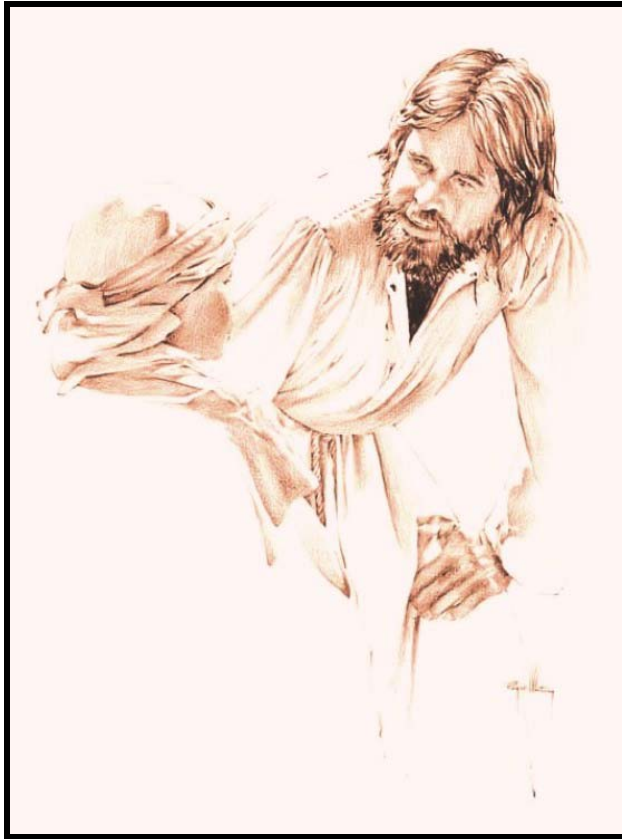

Drawing J7 was personalized by Roger for a pastor friend symbolizing his walk with Jesus. You can now order a personalized version of this drawing for a pastor, elder, or Christian friend by simply sending a photograph of that person walking towards you. We will return to you a one-of-a-kind drawing that captures all of the love and joy that a personal relationship with Jesus represents.

J7a – Sepia-tone drawing

J7b – Hand-Colored painting

J7c – Personalized, Hand-Colored

**THE PERFECT GIFT FOR YOUR PASTOR OR CHRISTIAN FRIEND!**

J8

J9

Any of the Images of Christ series of prints are available in the standard sepia-tone pencil or with hand-coloring added (see J7b sample, above). Order yours today and share your love of the Lord in a personal and eternal way.

### Artwork Listing

Print	Description	Print	Description
J1	Sleeping or Memorial Baby	J6	Memorial Loved One
J2	¾ View Baby	J7	Walking with Jesus
J3	Raised Baby	J8	Jesus with Boy
J4	Profile Baby	J9	Jesus with Thorns
J5	Frontal Baby		