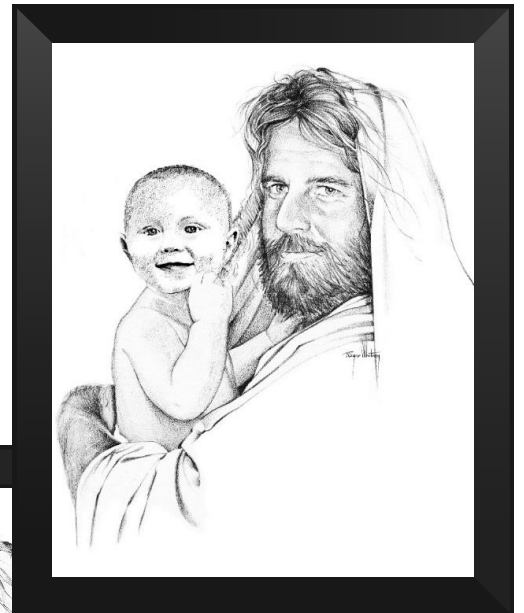

Images of Christ

Personalized Artwork of Jesus with your Loved Ones

Jesus' Love is Eternal

(see Family Memorials Section at www.PaintMyStory.com)

Simply choose a format, either Jesus Loves Me or In Jesus' Arms, send us the picture of your baby, and we'll place your baby in the loving arms of Jesus.

Jesus Loves Me

In Jesus Arms

We'll blend one or two of your loved ones next to Jesus in a custom, one-of-a-kind Walking with Jesus montage to capture their love of the Lord forever.

- Choose Graphite or Color -

Images of Christ Montage Pricing

ORIGINAL ARTWORK

Price For each person added in with jesus

Graphite	Color
\$250	\$300

FRAMED REPRODUCTIONS

Frame Size	Black/Brown/White	Upgrade Options
16" X 20" frame	\$150	\$200
20" X 24" frame	\$250	\$300
30" X 40" frame	\$350	\$400

Production Guidelines

1. Please send us clear, well-lit high-resolution images of your loved ones.
2. For baby prints we suggest sending several close-up pictures, so the artist can pick the one that best fits with the design.
3. For Walking With Jesus prints, send standing or walking images and we can adjust how they blend in with Jesus for realism. Multiple picture options are always suggested and please try to avoid complex backgrounds or heavy shadows.
4. For outdoor pictures please avoid bright sunlight, as people tend to squint, and this makes it hard for the artist to capture the detail in their eyes.
5. Written descriptions of eye and hair color as well as skin tone are helpful if you think that the photos may not make that clear to the artist.