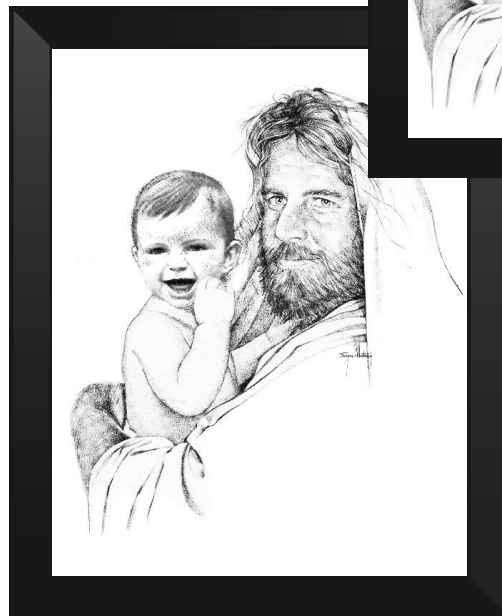

Images of Christ

Personalized Artwork of Jesus with your Loved Ones

Jesus' Love is Eternal

(see Family Memorials Section at www.PaintMyStory.com)

Simply choose a format, either Jesus Loves Me or In Jesus' Arms, send us the picture of your baby, and we'll place your baby in the loving arms of Jesus.

Jesus Loves Me

In Jesus Arms

We'll blend one or two of your loved ones next to Jesus in a custom, one-of-a-kind Walking with Jesus montage to capture their love of the Lord forever.

- Choose Graphite or Color -

Images of Christ Montage Pricing

ORIGINAL ARTWORK

Price For each person added in with jesus

Graphite	Color
\$250	\$300

FRAMED REPRODUCTIONS

Frame Size	Black/Brown/White	Upgrade Options
16" X 20" frame	\$150	\$200
20" X 24" frame	\$250	\$300
30" X 40" frame	\$350	\$400

Production Guidelines

1. Please send us clear, well-lit high-resolution images of your loved ones.
2. For baby prints we suggest sending several close-up pictures, so the artist can pick the one that best fits with the design.
3. For Walking With Jesus prints, send standing or walking images and we can adjust how they blend in with Jesus for realism. Multiple picture options are always suggested and please try to avoid complex backgrounds or heavy shadows.
4. For outdoor pictures please avoid bright sunlight, as people tend to squint, and this makes it hard for the artist to capture the detail in their eyes.
5. Written descriptions of eye and hair color as well as skin tone are helpful if you think that the photos may not make that clear to the artist.