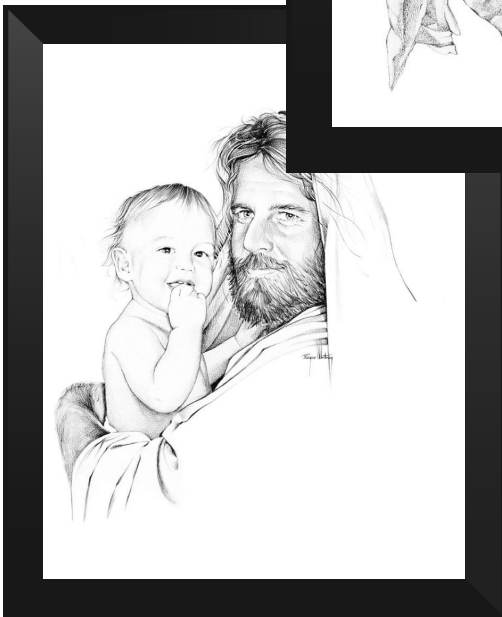

Images of Christ

Personalized Artwork of Jesus with your Loved Ones

Jesus' Love is Eternal

(see Family Memorials Section at www.PaintMyStory.com)

Simply choose a format, either Jesus Loves Me or In Jesus' Arms, send us the picture of your baby, and we'll place your baby in the loving arms of Jesus.

Jesus Loves Me

In Jesus Arms

We'll blend one or two of your loved ones next to Jesus in a custom, one-of-a-kind Walking with Jesus montage to capture their love of the Lord forever.

- Choose Graphite or Color -

Images of Christ Montage Pricing

ORIGINAL ARTWORK

Price For each person added in with jesus

Graphite	Color
\$250	\$300

FRAMED REPRODUCTIONS

Frame Size	Black/Brown/White	Upgrade Options
16" X 20" frame	\$150	\$200
20" X 24" frame	\$250	\$300
30" X 40" frame	\$350	\$400

Production Guidelines

1. Please send us clear, well-lit high-resolution images of your loved ones.
2. For baby prints we suggest sending several close-up pictures, so the artist can pick the one that best fits with the design.
3. For Walking With Jesus prints, send standing or walking images and we can adjust how they blend in with Jesus for realism. Multiple picture options are always suggested and please try to avoid complex backgrounds or heavy shadows.
4. For outdoor pictures please avoid bright sunlight, as people tend to squint, and this makes it hard for the artist to capture the detail in their eyes.
5. Written descriptions of eye and hair color as well as skin tone are helpful if you think that the photos may not make that clear to the artist.