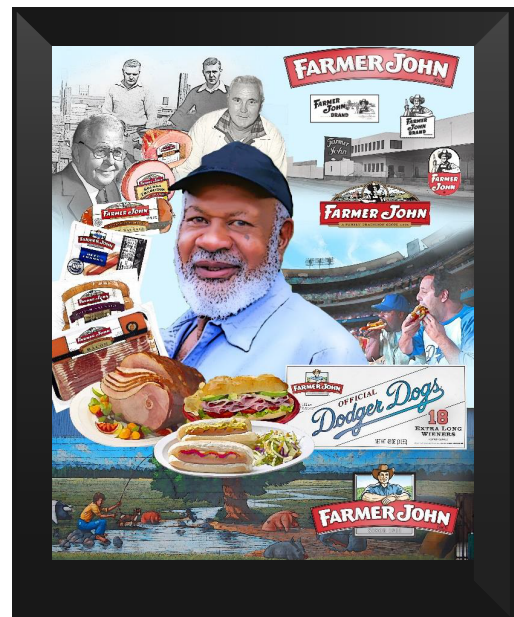

Farmer John