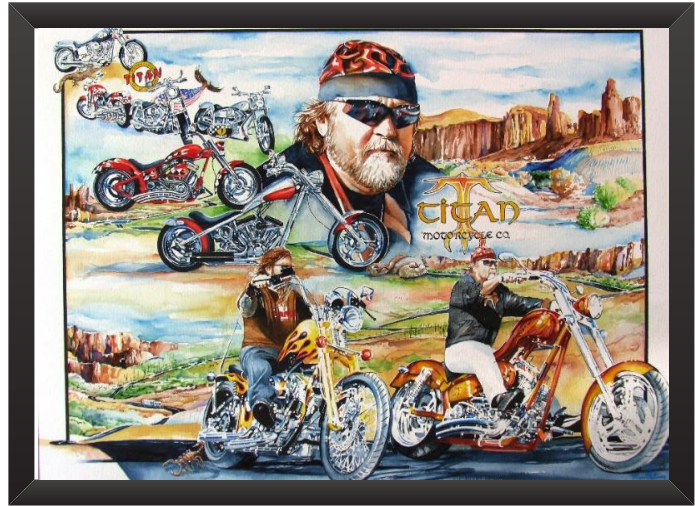

Titan Motorcycle Company